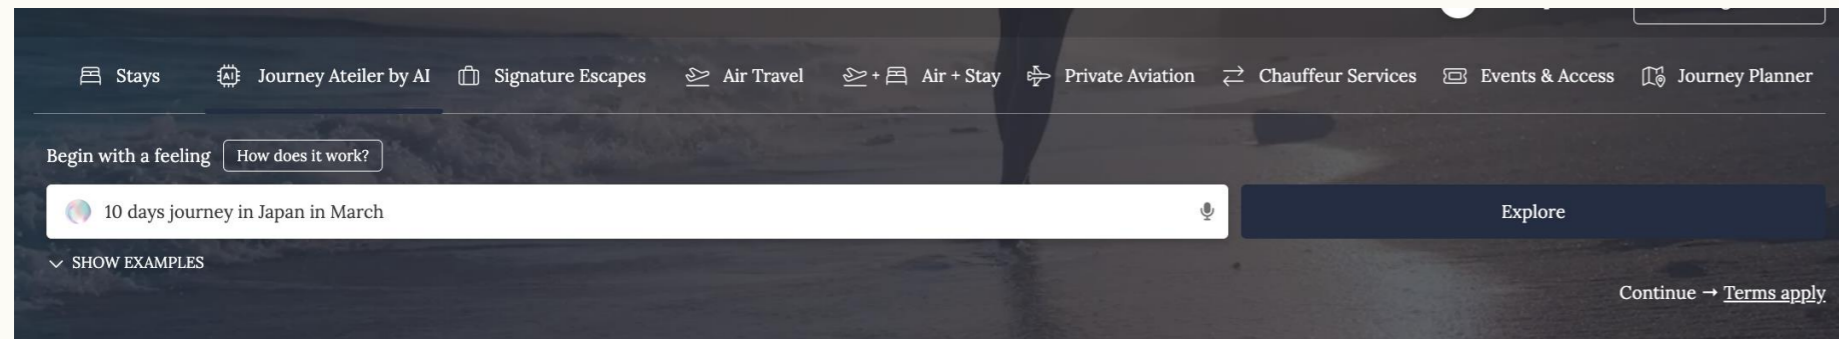

How Journey Atelier by AI Works

Crafted Journeys. Cultivated Community.

Start by writing your request in the search bar — it can be a feeling, an idea, or a specific travel need.

Once you click **Explore**, Journey Atelier by AI takes over.