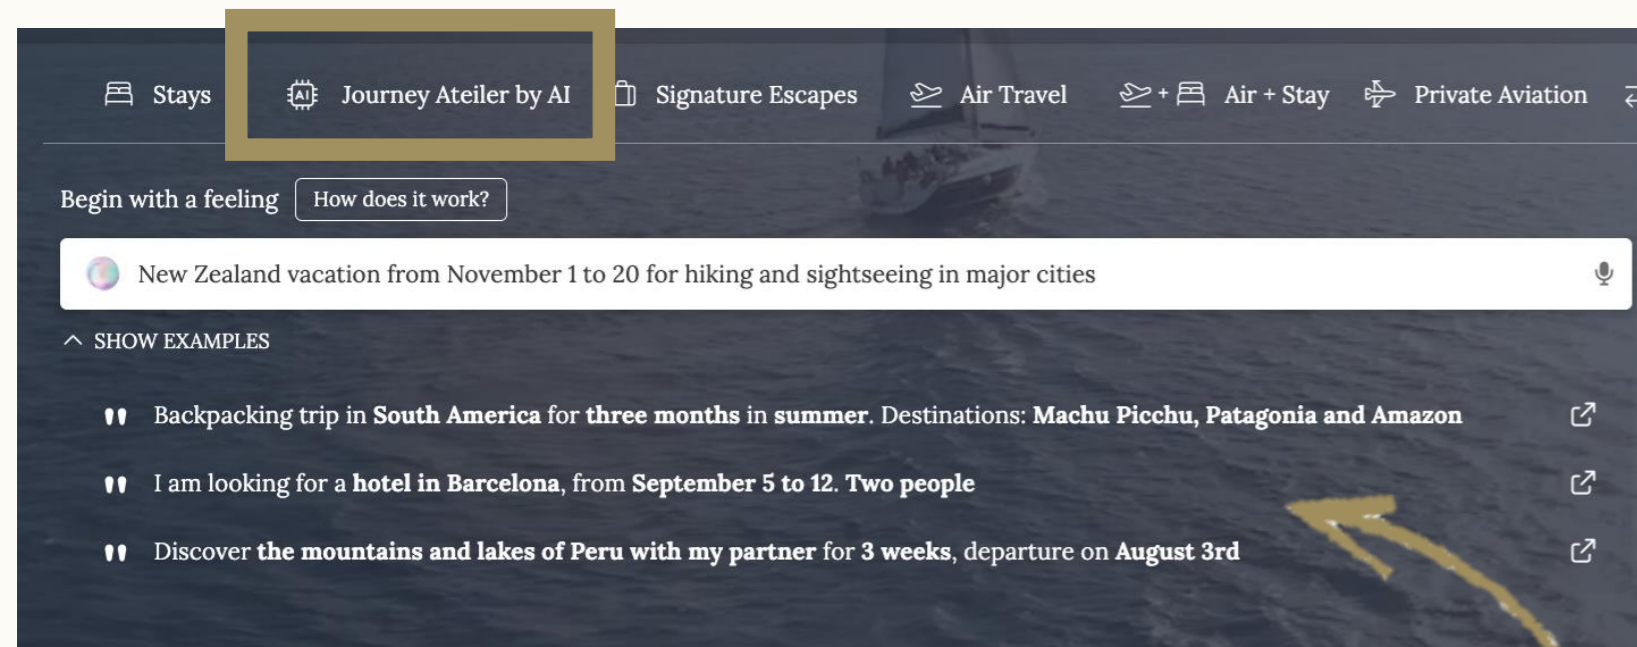

Learning & Onboarding Guide:

Journey Atelier by AI

[Ad Astra Travel](#)

What is Journey Atelier by AI?

What is Journey Atelier by AI?

Crafted Journeys. Cultivated Community.

Journey Atelier by AI is a way of designing travel — where journeys are **created**, not searched for.

Instead of selecting filters or browsing endless options, you simply **describe what you want**: a place, a feeling, a moment, or a specific request.

From there, our AI acts as a **digital atelier** — interpreting your intent and shaping it into a coherent, bookable journey.